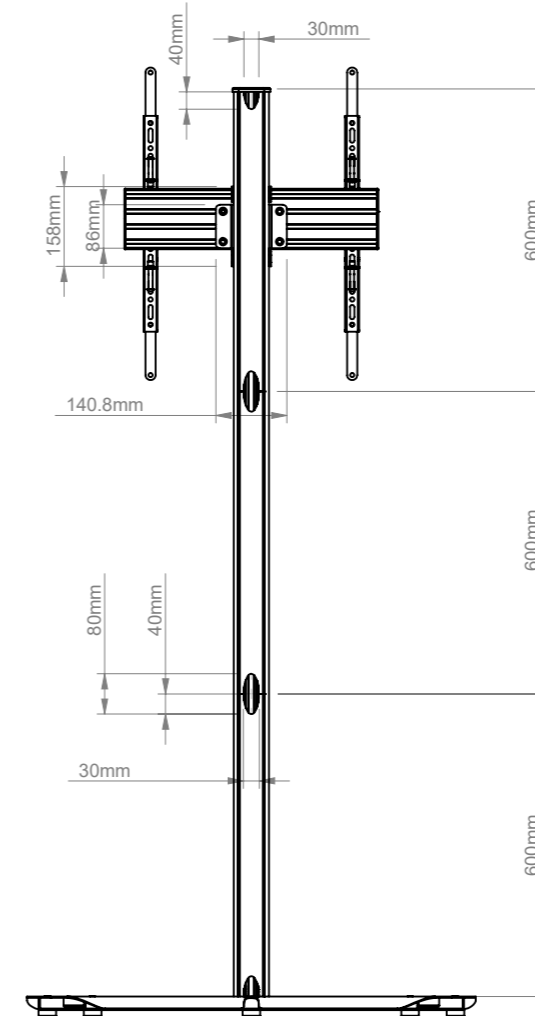

VESA 600 x 400 Interface Adapters can be used in portrait or landscape orientation

DETAIL A
SCALE 1 : 10

B-Tech International Design and Manufacturing Limited		B-Tech No: BTF840
Part of the B-Tech International Group of Companies		Version: 1.0
 UNLESS OTHERWISE SPECIFIED DIMENSIONS ARE IN MILLIMETERS	Size: A3	Title: Universal Flat Screen Floor Stand (1.8m)
	Scale: 1:15	Revision: 0.0
Sheet: 1 of 1	Date: 17/05/17	File Name: BTD-BTF840-R0.0