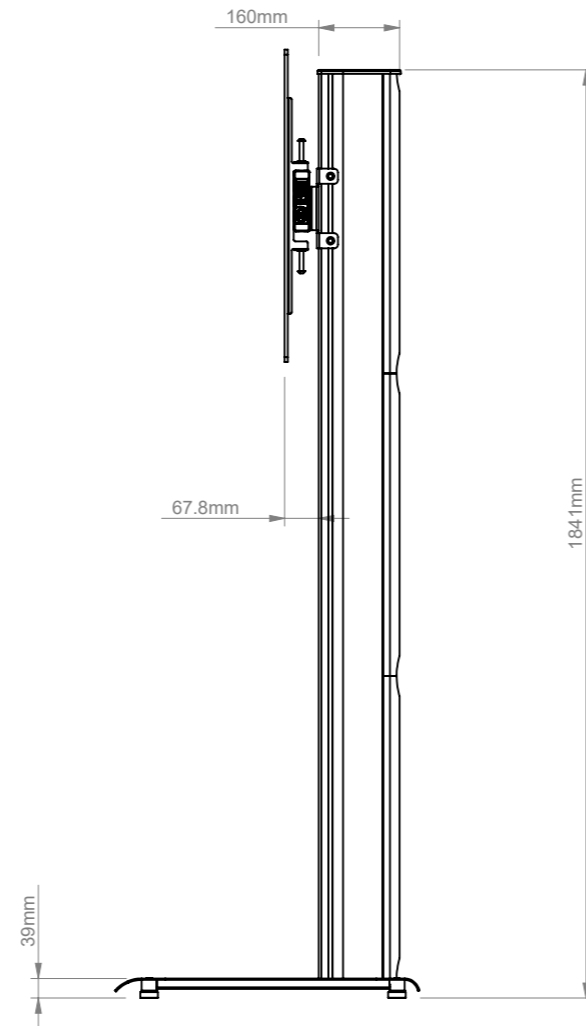

THE INFORMATION CONTAINED IN THIS DRAWING IS THE SOLE PROPERTY OF B-TECH INTERNATIONAL DESIGN AND MANUFACTURING LIMITED, ANY REPRODUCTION IN PART OR WHOLE WITHOUT THE WRITTEN PERMISSION OF B-TECH INTERNATIONAL DESIGN AND MANUFACTURING LIMITED IS PROHIBITED.

VESA 600 x 400 Interface Adapters can be used in portrait or landscape orientation

DETAIL A
SCALE 1 : 10

B-Tech International Design and Manufacturing Limited		B-Tech No: BTF840
Part of the B-Tech International Group of Companies		Version: 1.0
 UNLESS OTHERWISE SPECIFIED DIMENSIONS ARE IN MILLIMETERS	Size: A3	Title: Universal Flat Screen Floor Stand (1.8m)
	Scale: 1:15	Revision: 0.0
Sheet: 1 of 1	Date: 17/05/17	File Name: BTD-BTF840-R0.0