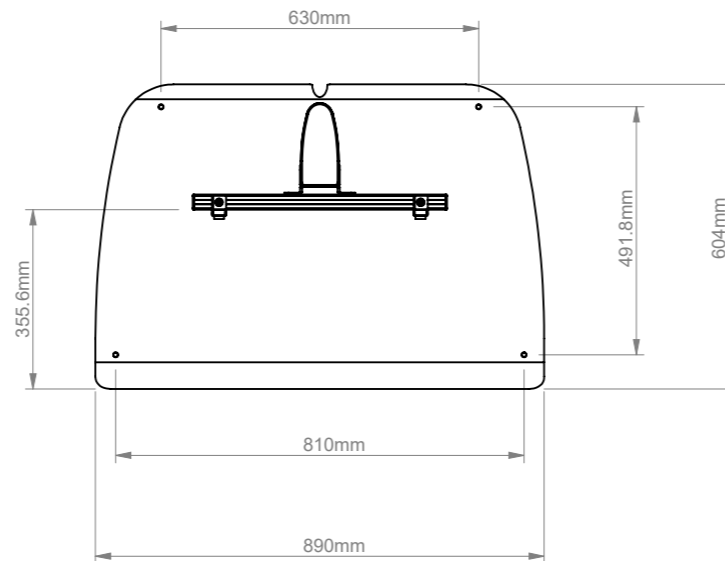

VESA 600 x 400 Interface Adapters can be used in portrait or landscape orientation

DETAIL A
SCALE 1 : 10

B-Tech International Design and Manufacturing Limited		B-Tech No: BTF840
Part of the B-Tech International Group of Companies		Version: 1.0
 UNLESS OTHERWISE SPECIFIED DIMENSIONS ARE IN MILLIMETERS	Size: A3	Title: Universal Flat Screen Floor Stand (1.8m)
	Scale: 1:15	Revision: 0.0
Sheet: 1 of 1	Date: 17/05/17	File Name: BTD-BTF840-R0.0