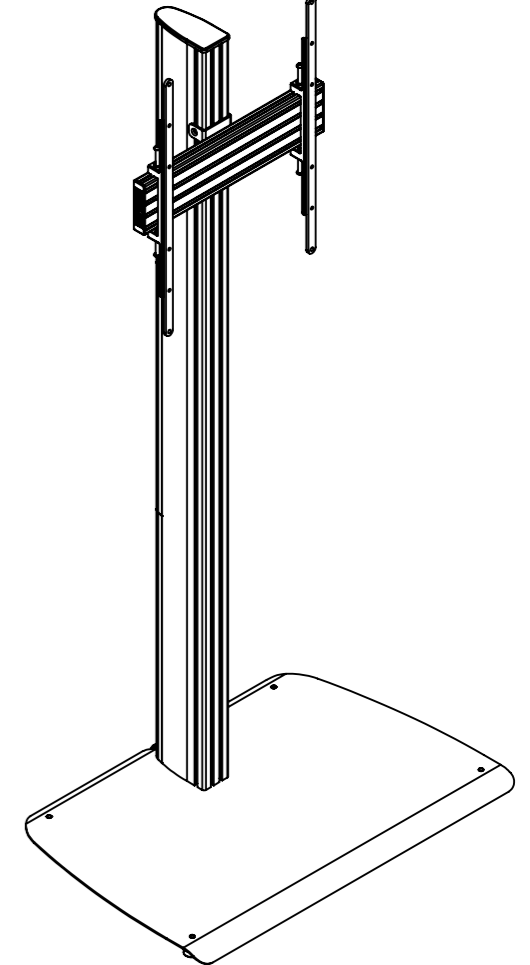

THE INFORMATION CONTAINED IN THIS DRAWING IS THE SOLE PROPERTY OF B-TECH INTERNATIONAL DESIGN AND MANUFACTURING LIMITED, ANY REPRODUCTION IN PART OR WHOLE WITHOUT THE WRITTEN PERMISSION OF B-TECH INTERNATIONAL DESIGN AND MANUFACTURING LIMITED IS PROHIBITED.

VESA 600 x 400 Interface Adapters can be used in portrait or landscape orientation

DETAIL A
SCALE 1 : 10

B-Tech International Design and Manufacturing Limited		B-Tech No: BTF840
Part of the B-Tech International Group of Companies		Version: 1.0
 UNLESS OTHERWISE SPECIFIED DIMENSIONS ARE IN MILLIMETERS	Size: A3	Title: Universal Flat Screen Floor Stand (1.8m)
	Scale: 1:15	Revision: 0.0
Sheet: 1 of 1	Date: 17/05/17	File Name: BTD-BTF840-R0.0