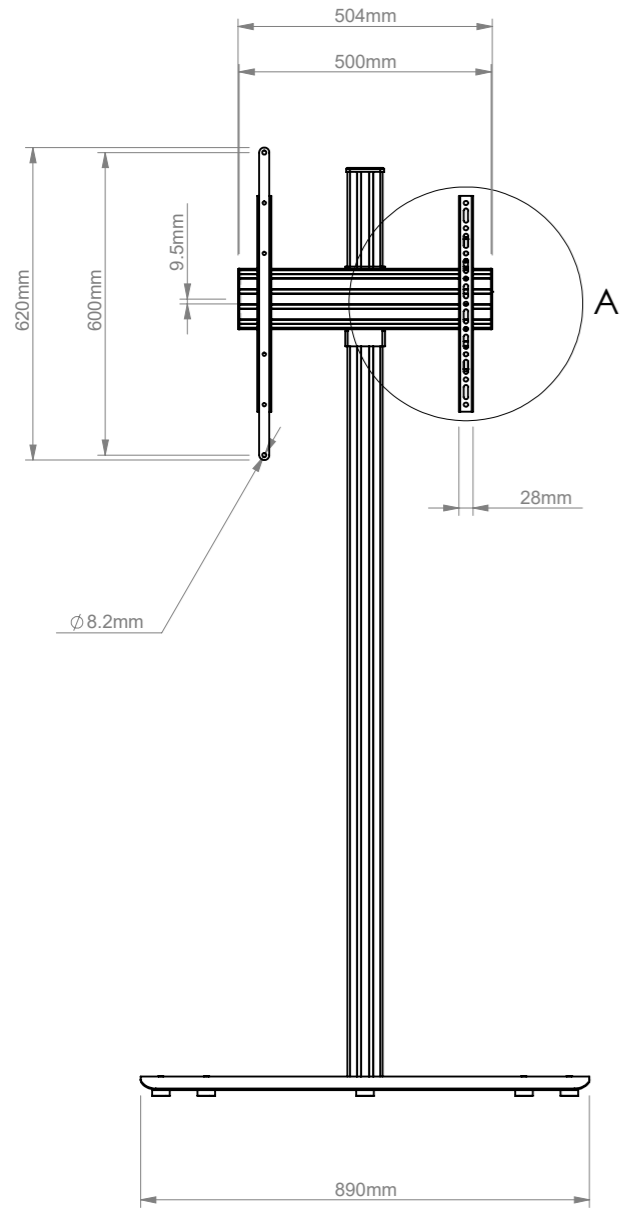

THE INFORMATION CONTAINED IN THIS DRAWING IS THE SOLE PROPERTY OF B-TECH INTERNATIONAL DESIGN AND MANUFACTURING LIMITED, ANY REPRODUCTION IN PART OR WHOLE WITHOUT THE WRITTEN PERMISSION OF B-TECH INTERNATIONAL DESIGN AND MANUFACTURING LIMITED IS PROHIBITED.

VESA 600 x 400 Interface Adapters can be used in portrait or landscape orientation

DETAIL A
SCALE 1 : 10

B-Tech International Design and Manufacturing Limited		B-Tech No: BTF840
Part of the B-Tech International Group of Companies		Version: 1.0
 UNLESS OTHERWISE SPECIFIED DIMENSIONS ARE IN MILLIMETERS	Size: A3	Title: Universal Flat Screen Floor Stand (1.8m)
	Scale: 1:15	Revision: 0.0
Sheet: 1 of 1	Date: 17/05/17	File Name: BTD-BTF840-R0.0