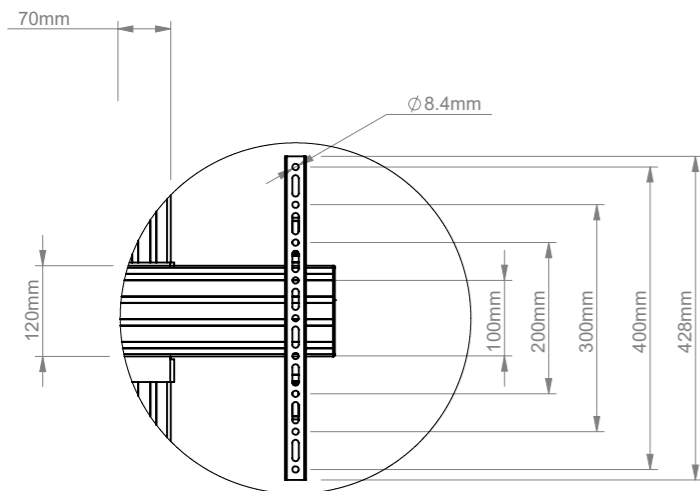

VESA 600 x 400 Interface Adapters can be used in portrait or landscape orientation

DETAIL A
SCALE 1 : 10

B-Tech International Design and Manufacturing Limited		B-Tech No: BTF840
Part of the B-Tech International Group of Companies		Version: 1.0
 UNLESS OTHERWISE SPECIFIED DIMENSIONS ARE IN MILLIMETERS	Size: A3	Title: Universal Flat Screen Floor Stand (1.8m)
	Scale: 1:15	Revision: 0.0
Sheet: 1 of 1	Date: 17/05/17	File Name: BTD-BTF840-R0.0